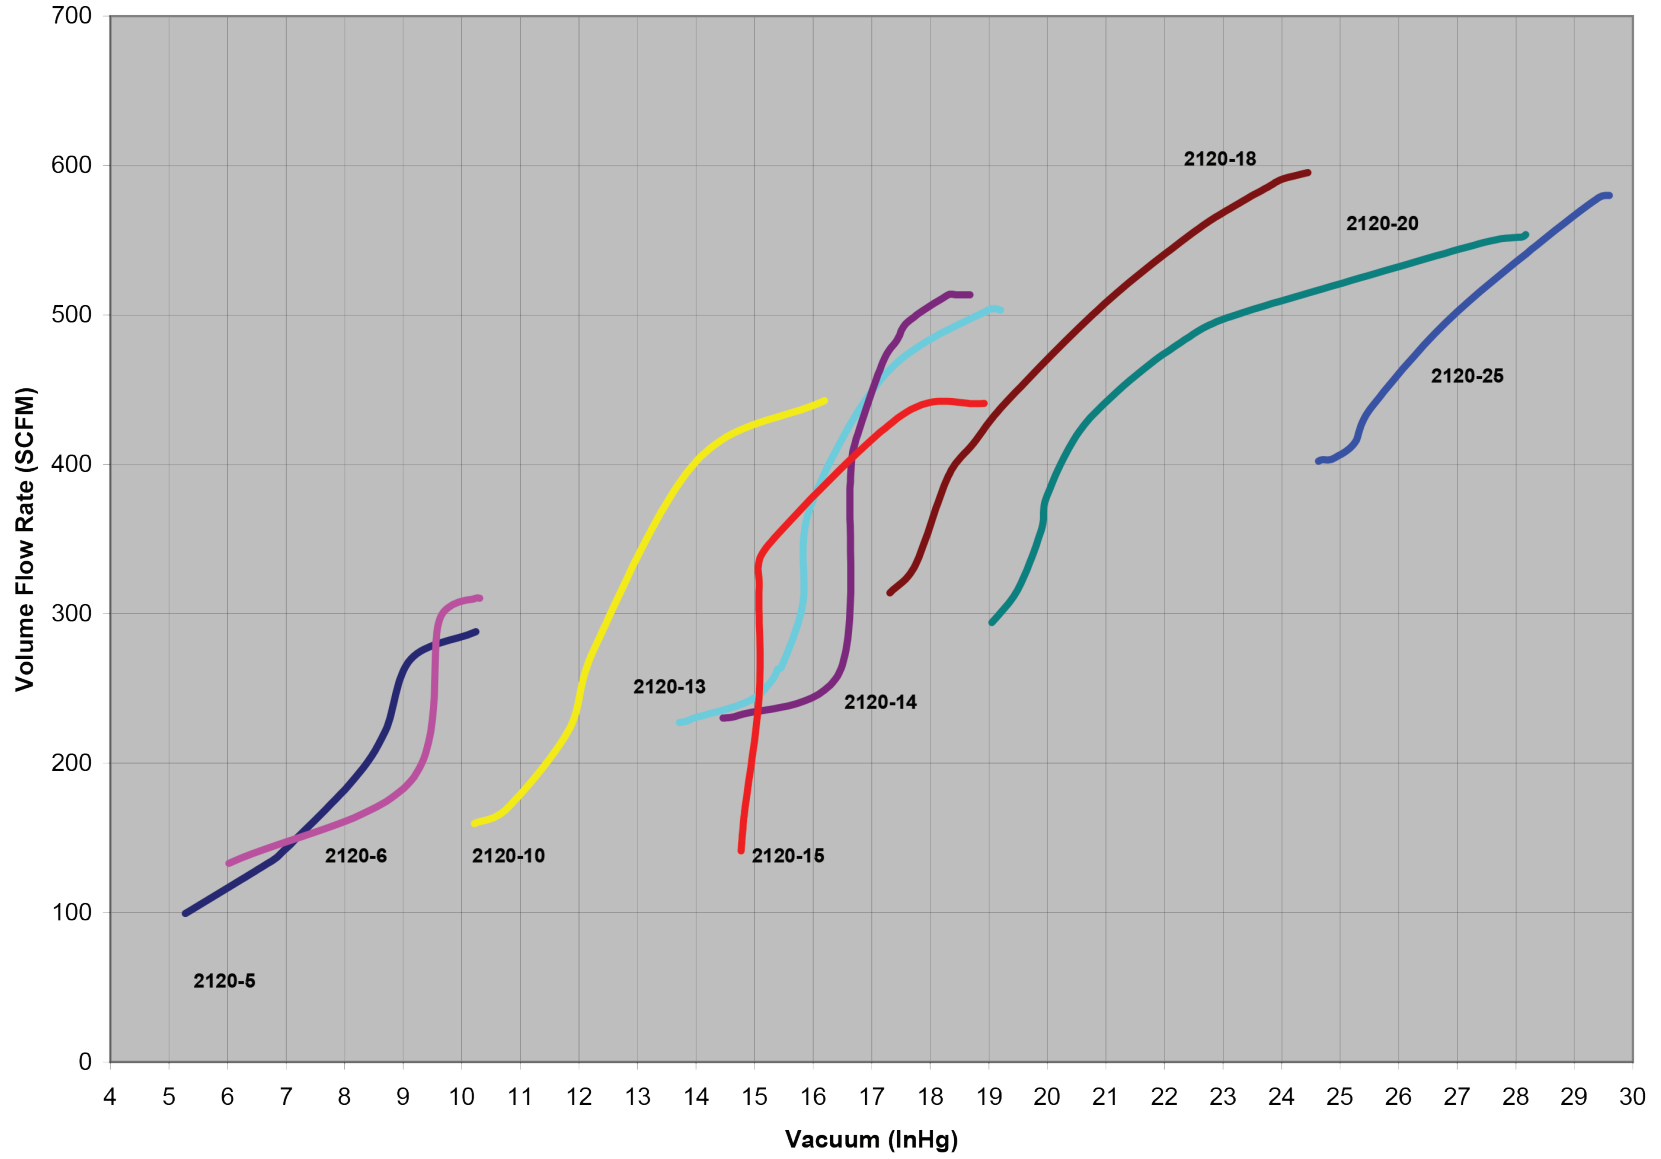

The Right Connection®

2120 Vacuum Relief Valve - Flow Rate Vs Vacuum

Dixon Bayco

800 High Street • Chestertown, MD 21620

ph 800.355.1991 • fx 800.283.4966

dixonvalve.com