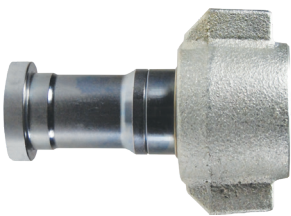

Cople Serie WE Extremo Brida "Wingstyle" Codigo 62

Medida	Detalle			Medida		D.E. Máximo	
	# Parte	Medida	Material	pulg.	mm.	pulg.	mm.
3/4"	6WSFH6	3/4" código 62 con brida	Acero	4.79	121.67	3.31	84.07
1"	8WSFH8	1" código 62 con brida	Acero	6.98	177.29	4.10	104.14
1-1/4"	10WSFH10	1-1/4" código 62 con brida	Acero	8.27	210.06	4.78	121.41
1-1/2"	12WSFH12	1-1/2" código 62 con brida	Acero	9.30	236.14	5.68	144.27
2"	16WSFH16	2" código 62 con brida	Acero	10.82	274.93	6.90	175.26

Niple Serie WE Extremo Brida "Wingstyle" Codigo 62